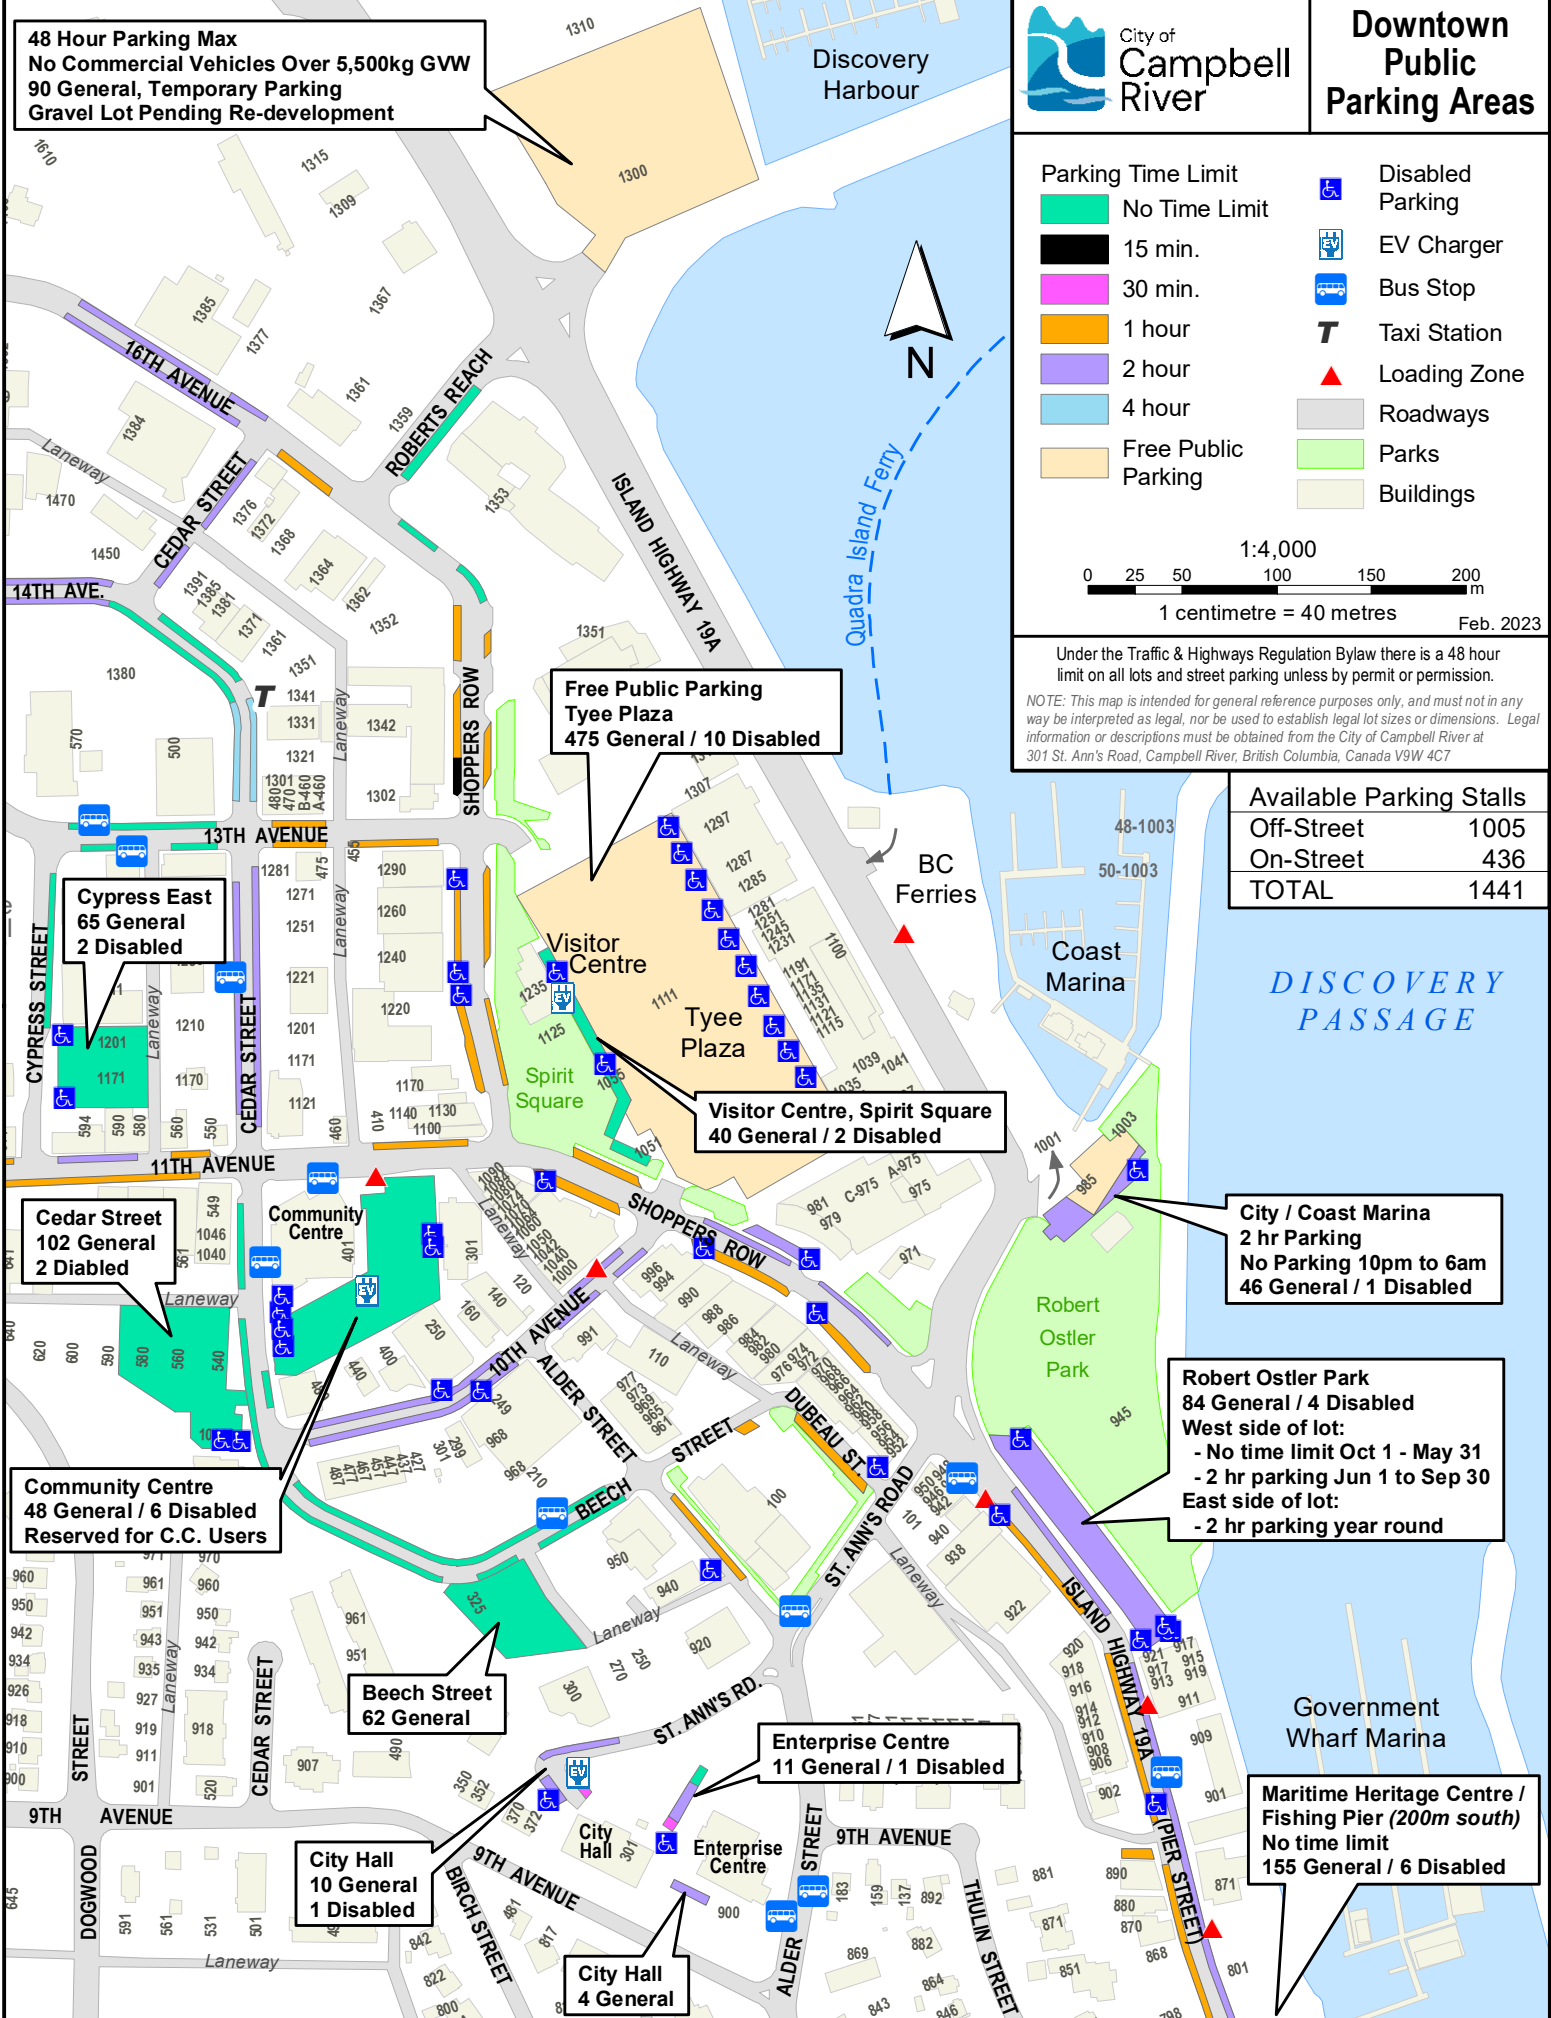

48 Hour Parking Max
No Commercial Vehicles Over 5,500kg GWW
90 General, Temporary Parking
Gravel Lot Pending Re-development

Downtown Public Parking Areas

1. **Parking Time Limit**
2. No Time Limit
   - 15 min.
   - 30 min.
   - 1 hour
   - 2 hour
   - 4 hour
   - Free Public Parking
3. **Other Symbols:**
4. Disabled Parking
   - EV EV Charger
   - BUS Bus Stop
   - T Taxi Station
   - Loading Zone
   - Roadways
   - Parks
   - Buildings

1:4,000
0 25 50 100 150 200 m
1 centimetre = 40 metres

Feb. 2023

Under the Traffic & Highways Regulation Bylaw there is a 48 hour limit on all lots and street parking unless by permit or permission.

NOTE: This map is intended for general reference purposes only, and must not in any way be interpreted as legal, nor be used to establish legal lot sizes or dimensions. Legal information or descriptions must be obtained from the City of Campbell River at 301 St. Ann's Road, Campbell River, British Columbia, Canada V9W 4C7

Available Parking Stalls	
Off-Street	1005
On-Street	436
TOTAL	1441

Cypress East
65 General
2 Disabled

Free Public Parking Tyee Plaza
475 General / 10 Disabled

Visitor Centre, Spirit Square
40 General / 2 Disabled

Cedar Street
102 General
2 Disabled

Community Centre
48 General / 6 Disabled
Reserved for C.C. Users

Beech Street
62 General

City Hall
10 General
1 Disabled

City Hall
4 General

Enterprise Centre
11 General / 1 Disabled

City / Coast Marina
2 hr Parking
No Parking 10pm to 6am
46 General / 1 Disabled

Robert Ostler Park
84 General / 4 Disabled
West side of lot:
- No time limit Oct 1 - May 31
- 2 hr parking Jun 1 to Sep 30
East side of lot:
- 2 hr parking year round

Maritime Heritage Centre / Fishing Pier (200m south)
No time limit
155 General / 6 Disabled